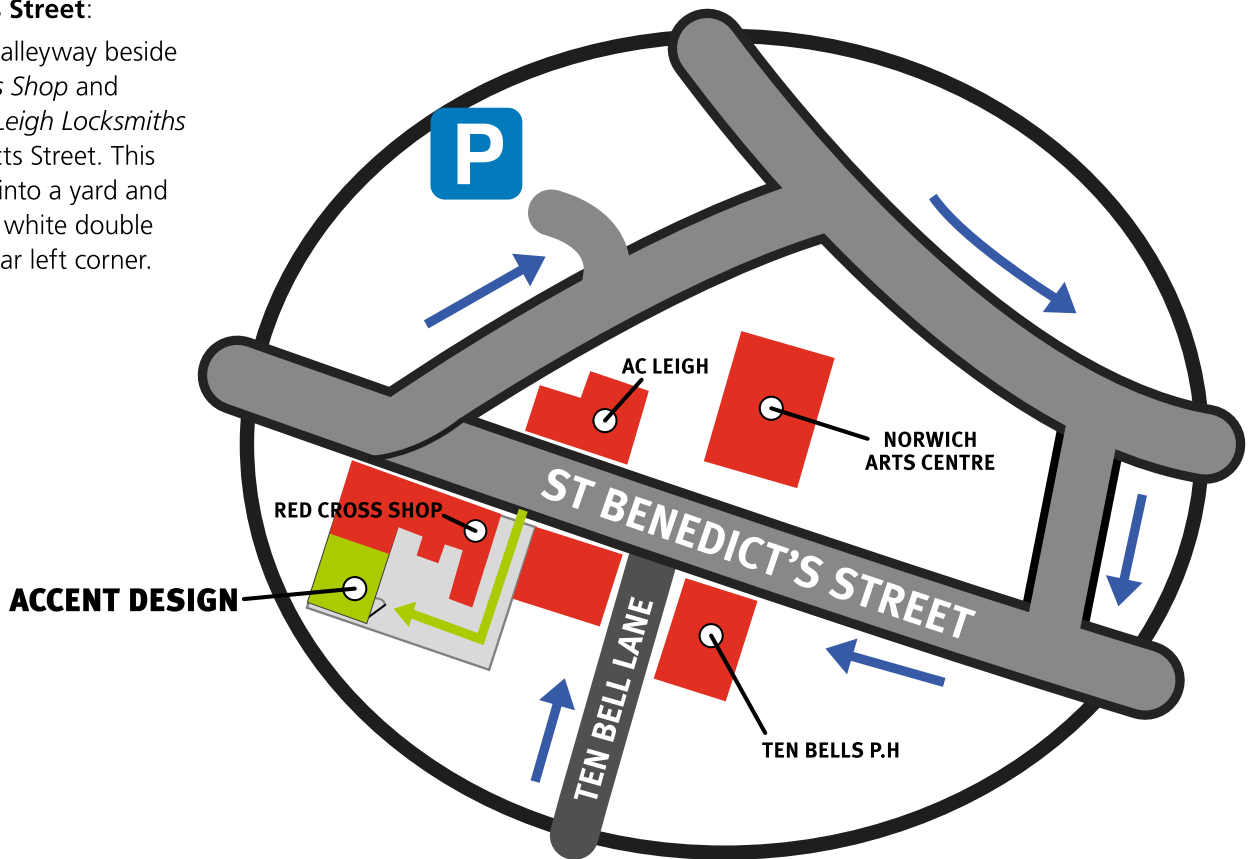

**Directions from
St Benedicts Street:**

Turn into the alleyway beside the *Red Cross Shop* and opposite *AC Leigh Locksmiths* on St Benedicts Street. This will take you into a yard and we are in the white double doors in the far left corner.